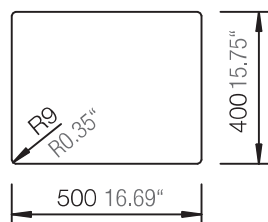

SCHOCK

CRISTALITE®

MANHATTAN 30060U

Installation: Unterbau / undermount
Ausschnitt / cut-out

MASSANGABEN / MEASUREMENTS IN MM / INCH