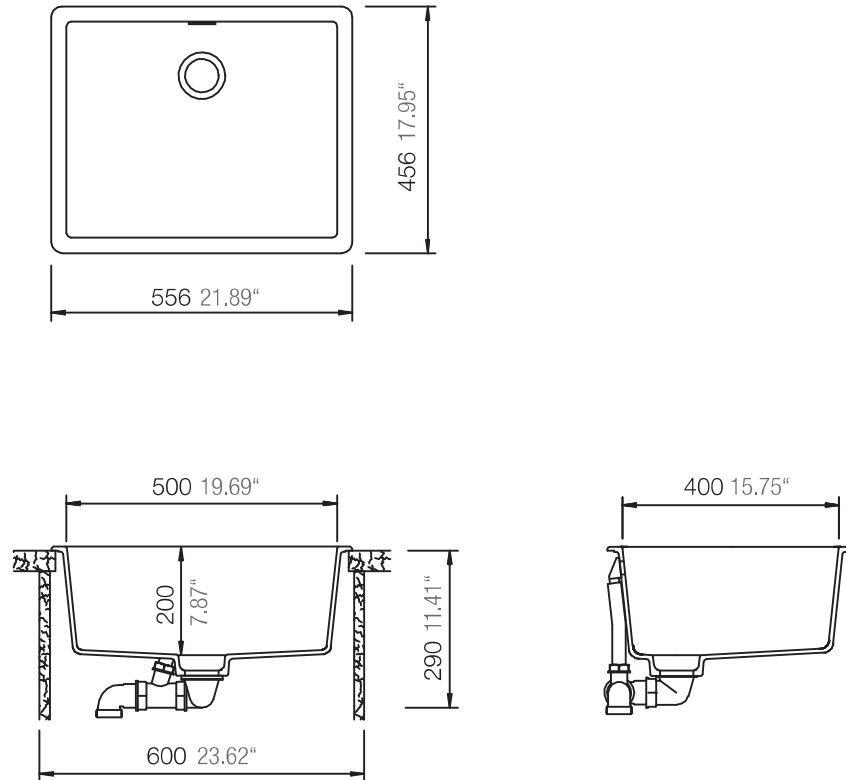

SCHOCK

CRISTALITE®

MANHATTAN 30060U

Installation: Unterbau / undermount
Ausschnitt / cut-out

MASSANGABEN / MEASUREMENTS IN MM / INCH